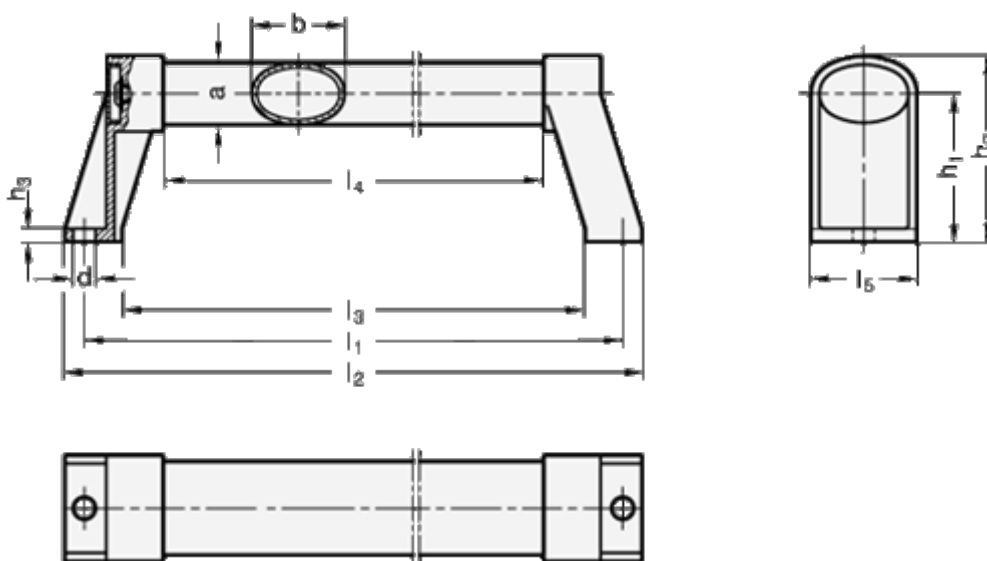

Data Sheet

Article number: 20334136600ES

Description: E+G Oval tubular handle
GN 334.1-36-600-ES

Measures

a = 24	l3 = 571
b = 36	l4 = 539
d = 8.5	l5 = 41
h1 = 57	
h2 = 72	
h3 = 5	
l1 = 600	
l2 = 615	